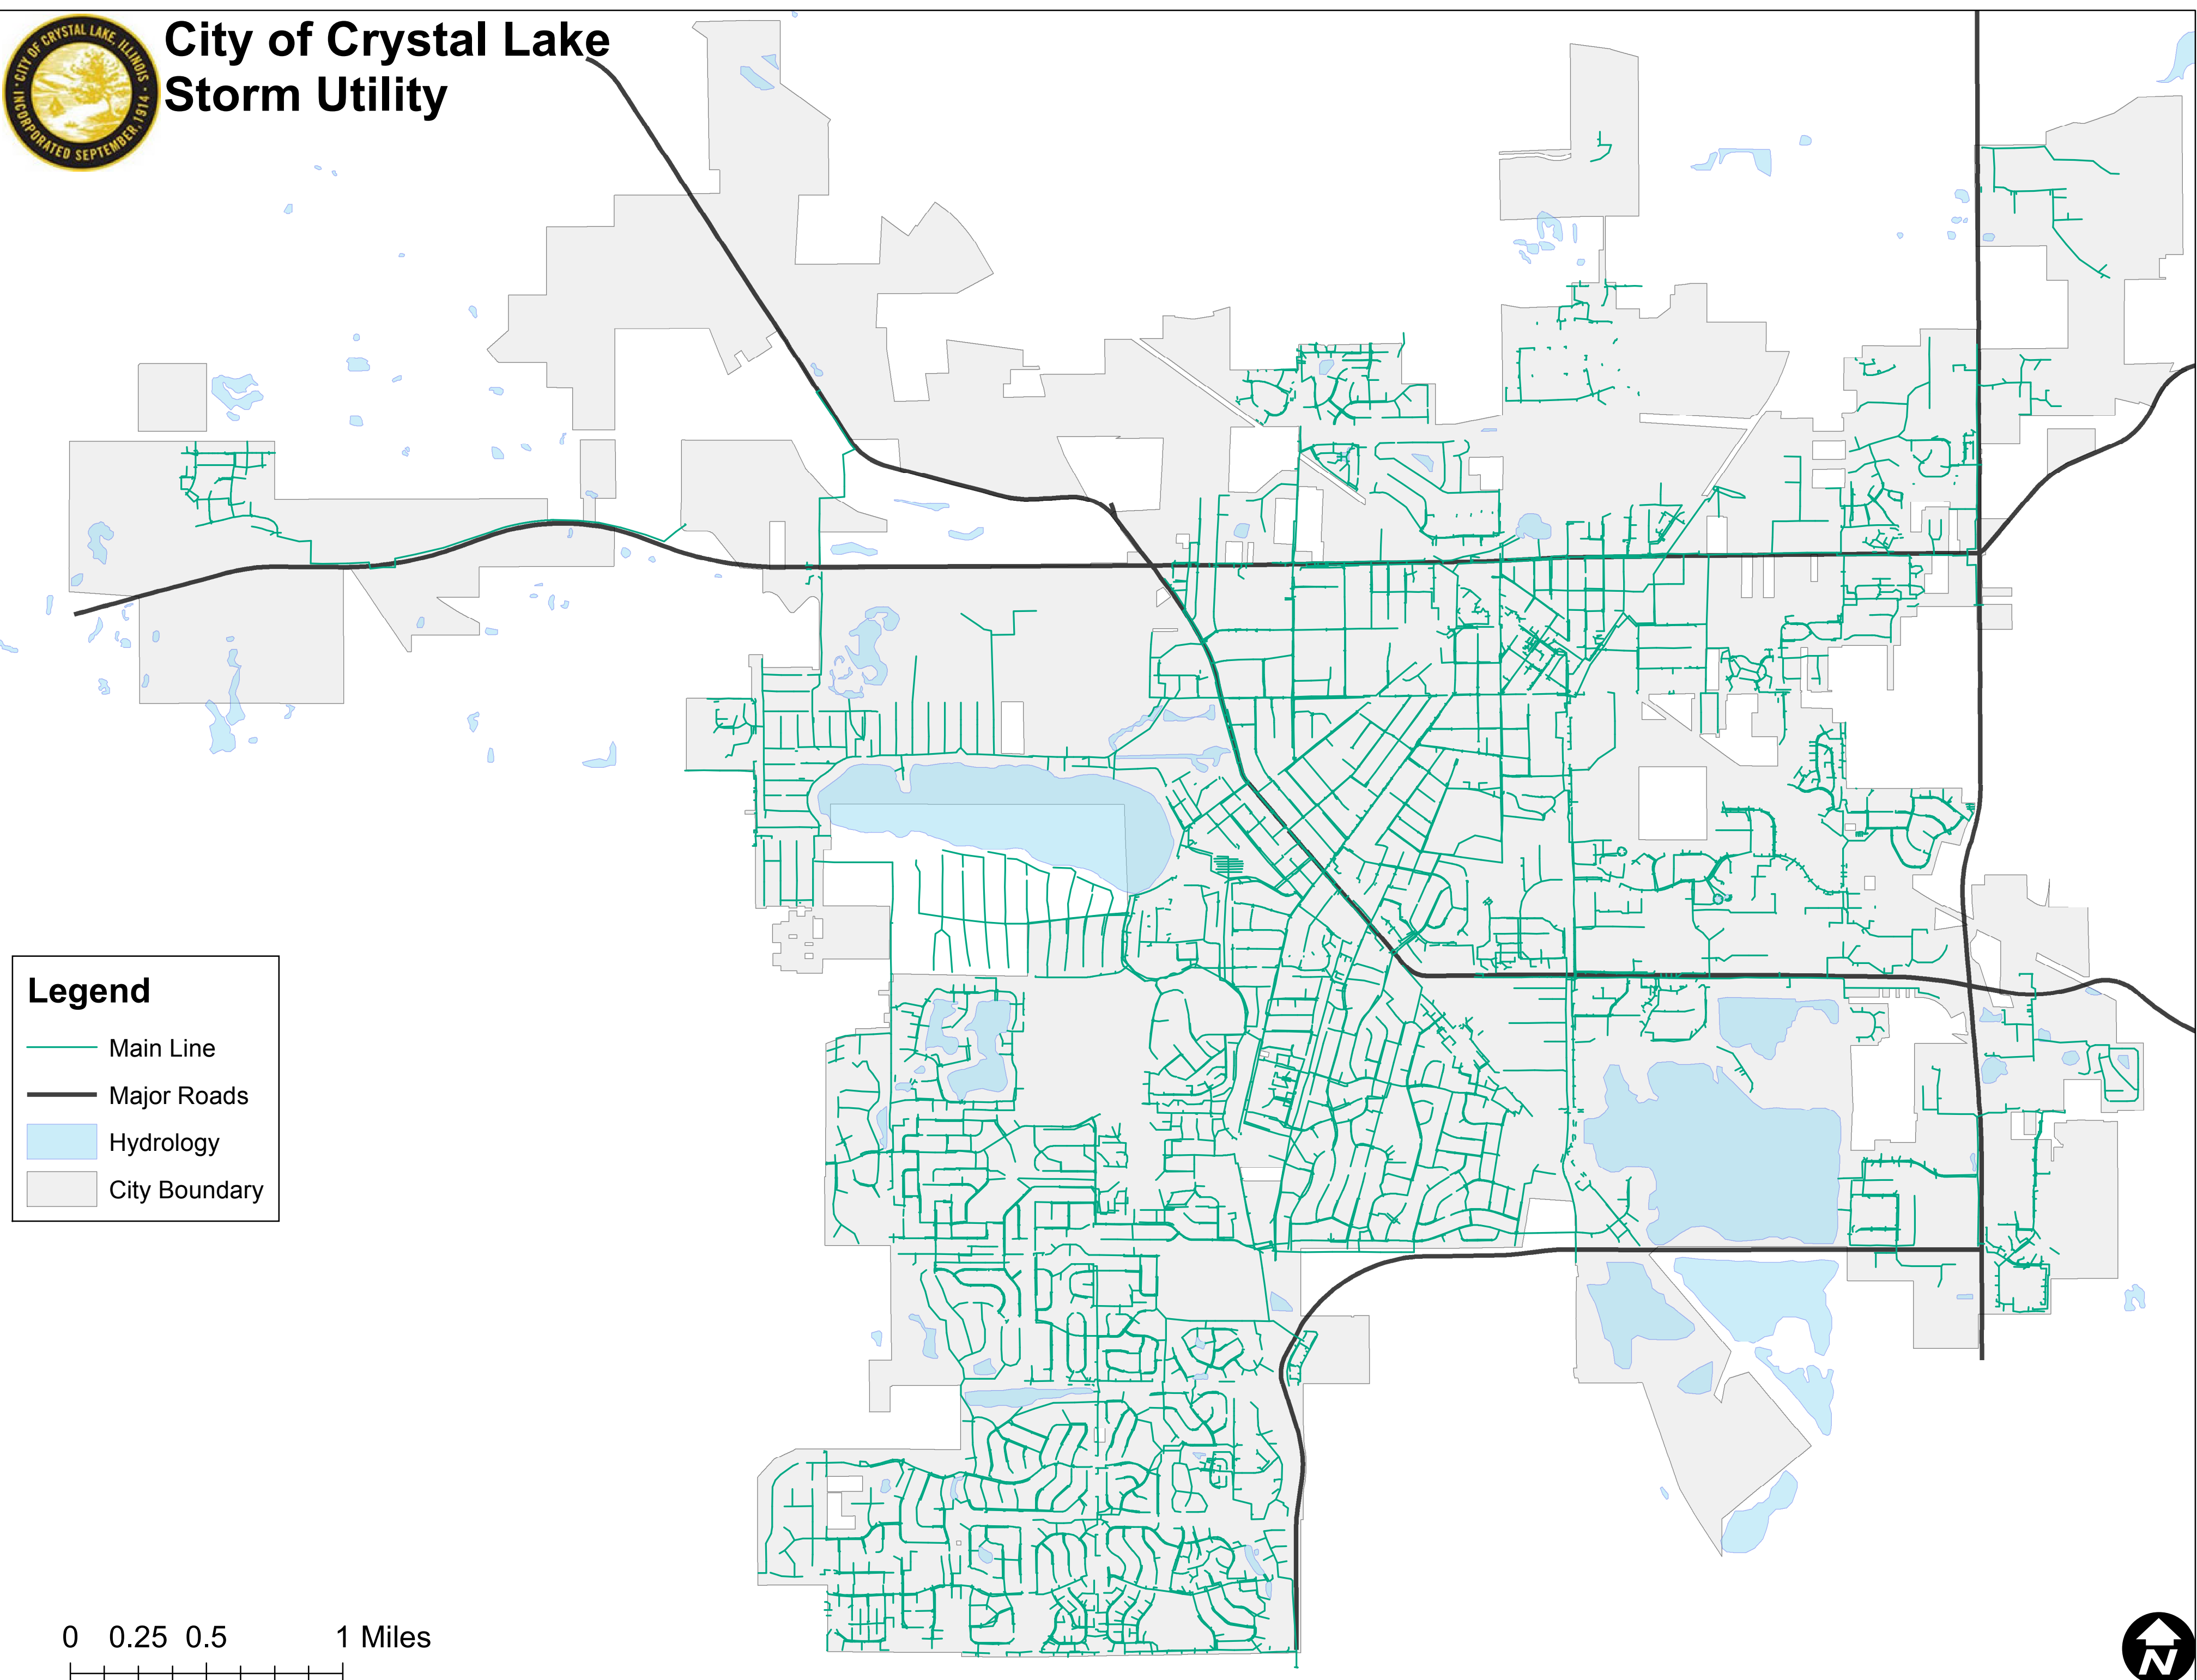

# City of Crystal Lake Storm Utility

**Legend**

- Main Line
- Major Roads
- Hydrology
- City Boundary