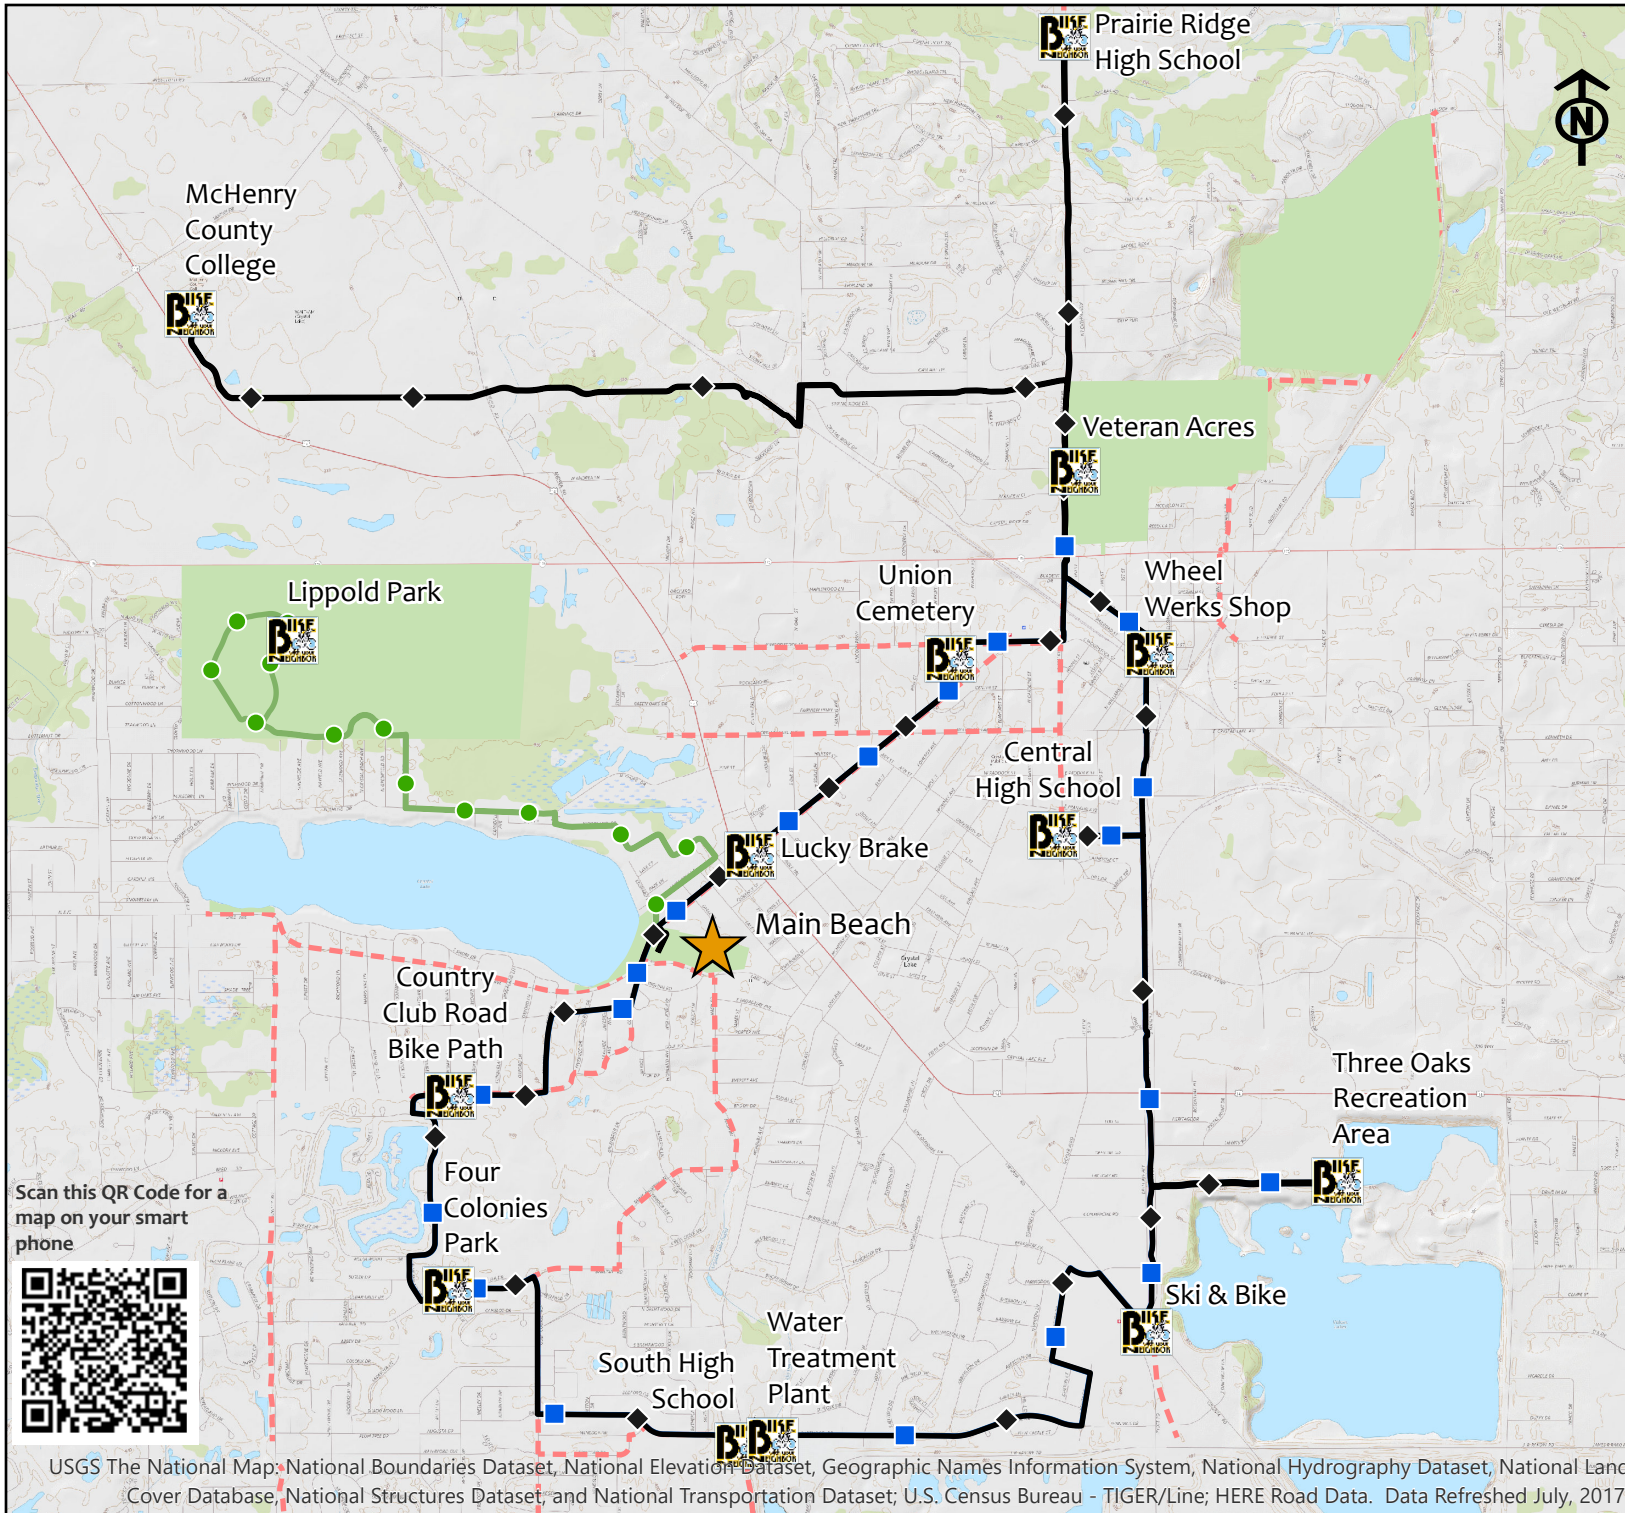

2018 Route Map and Clue Locations

Important Phone Numbers
 Emergency 911
 Non-Emergency (815) 455-2313
 Main Beach Office (815) 477-5404

- Legend
- Clue Locations
 - Circle 5 mi
 - Square 10 mi
 - Diamond 20 mi
 - Other Bikeways

Scan this QR Code for a map on your smart phone