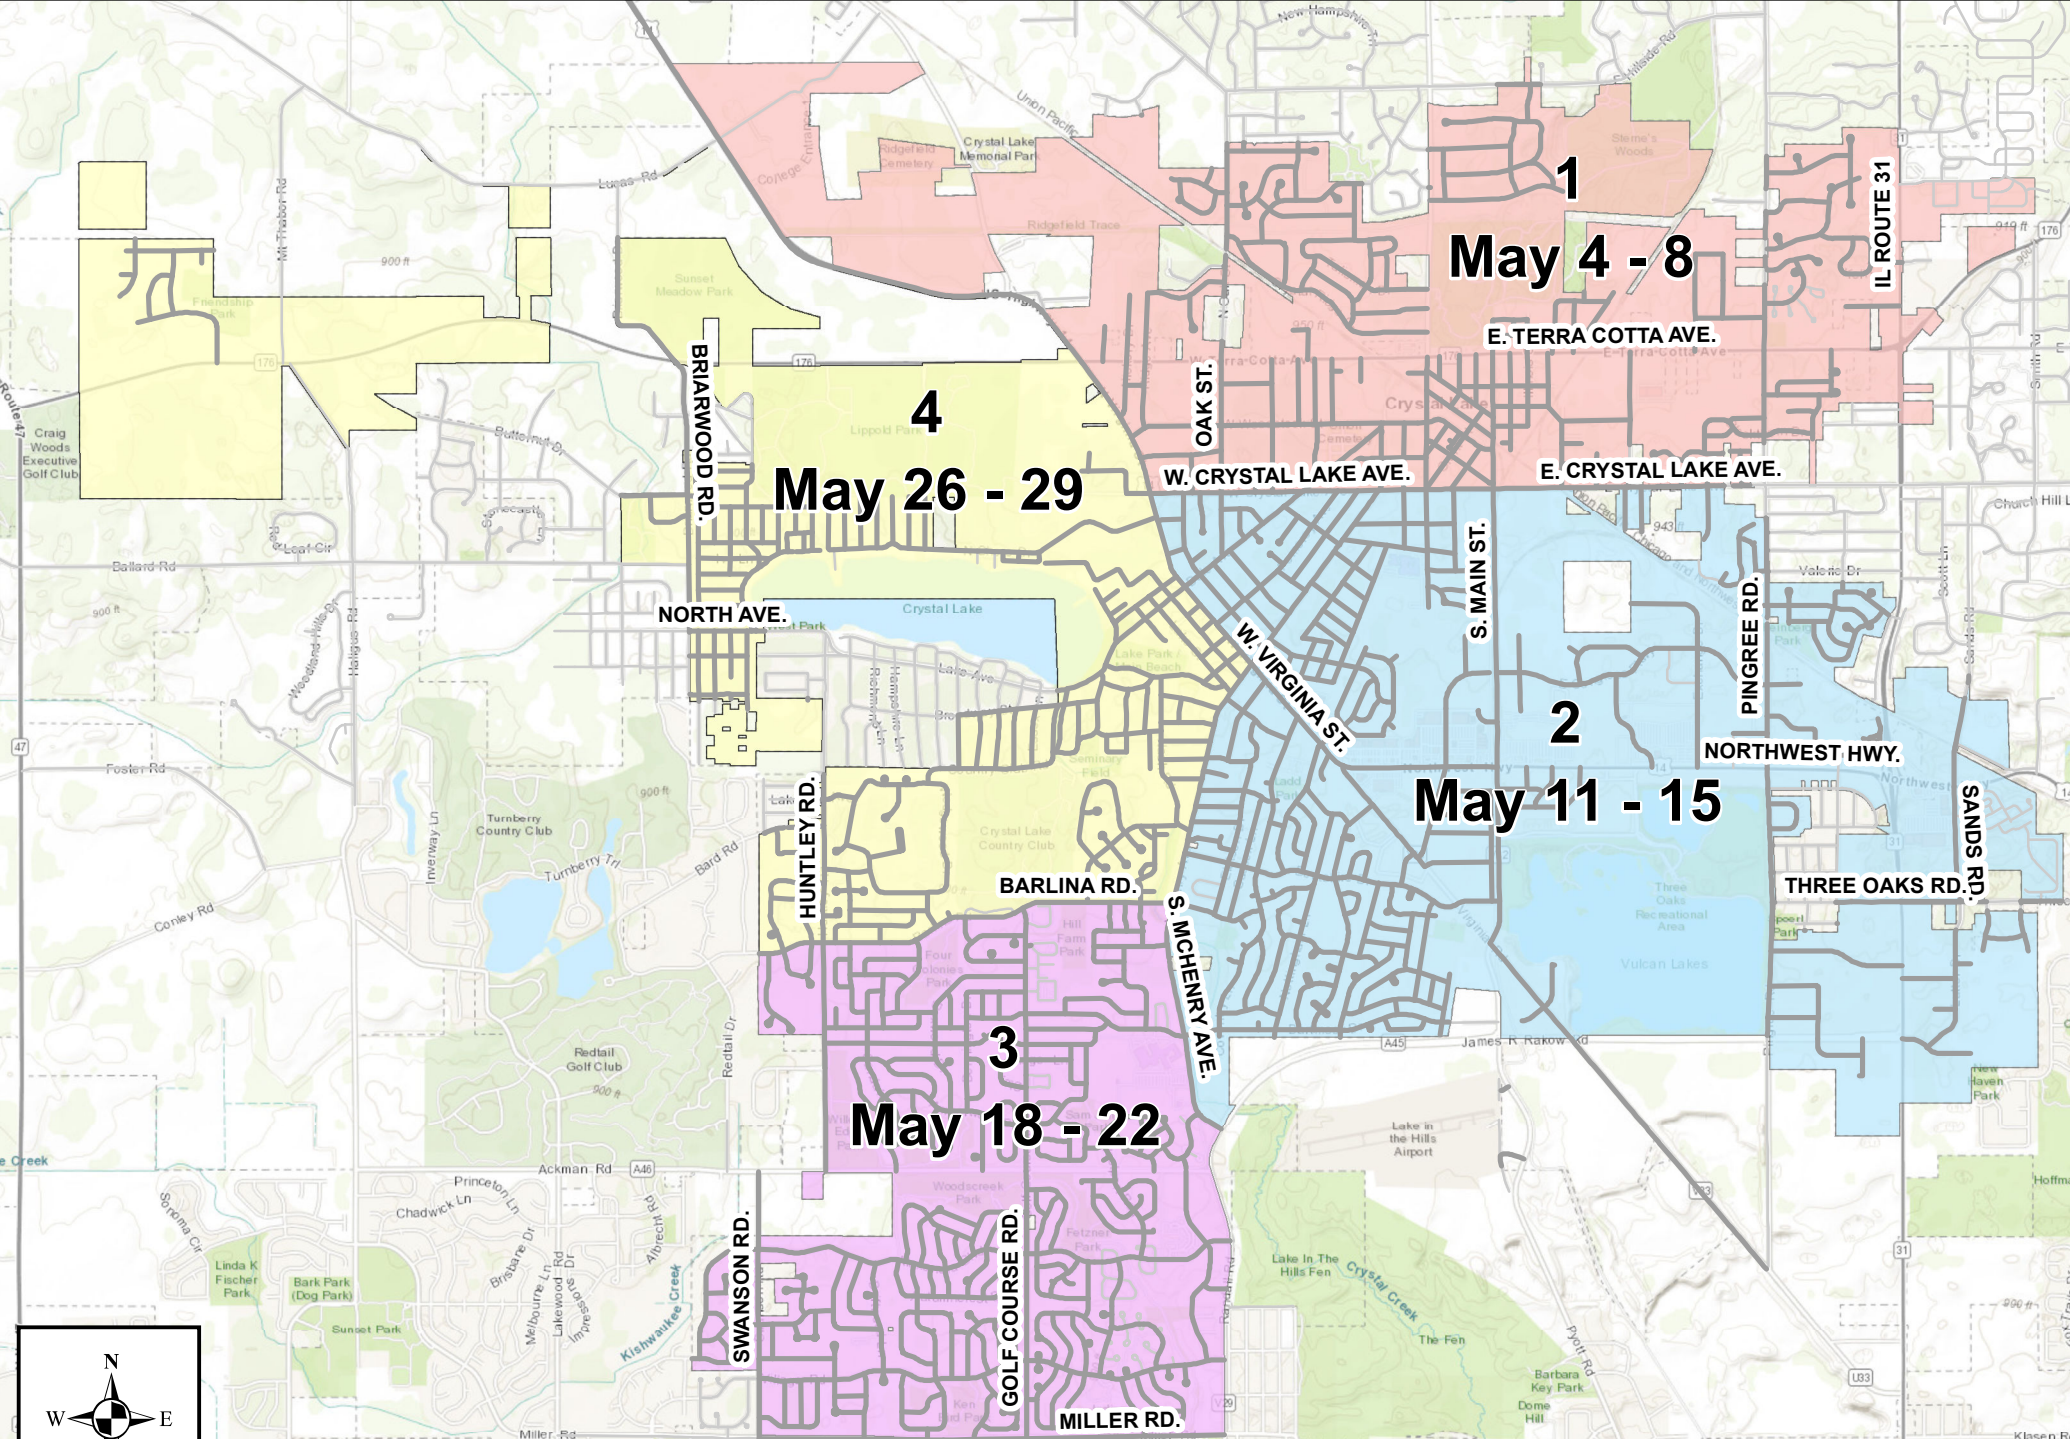

CITY OF CRYSTAL LAKE - 2020 BRUSH PICKUP ZONES

Sources: Esri, HERE, Garmin, Intermap, increment P Corp., GEBCO, USGS, FAO, NPS, NRCAN, GeoBase, IGN, Kadaster NL, Ordnance Survey, Esri Japan, METI, Esri China (Hong Kong), swisstopo, © OpenStreetMap contributors, and the GIS User Community