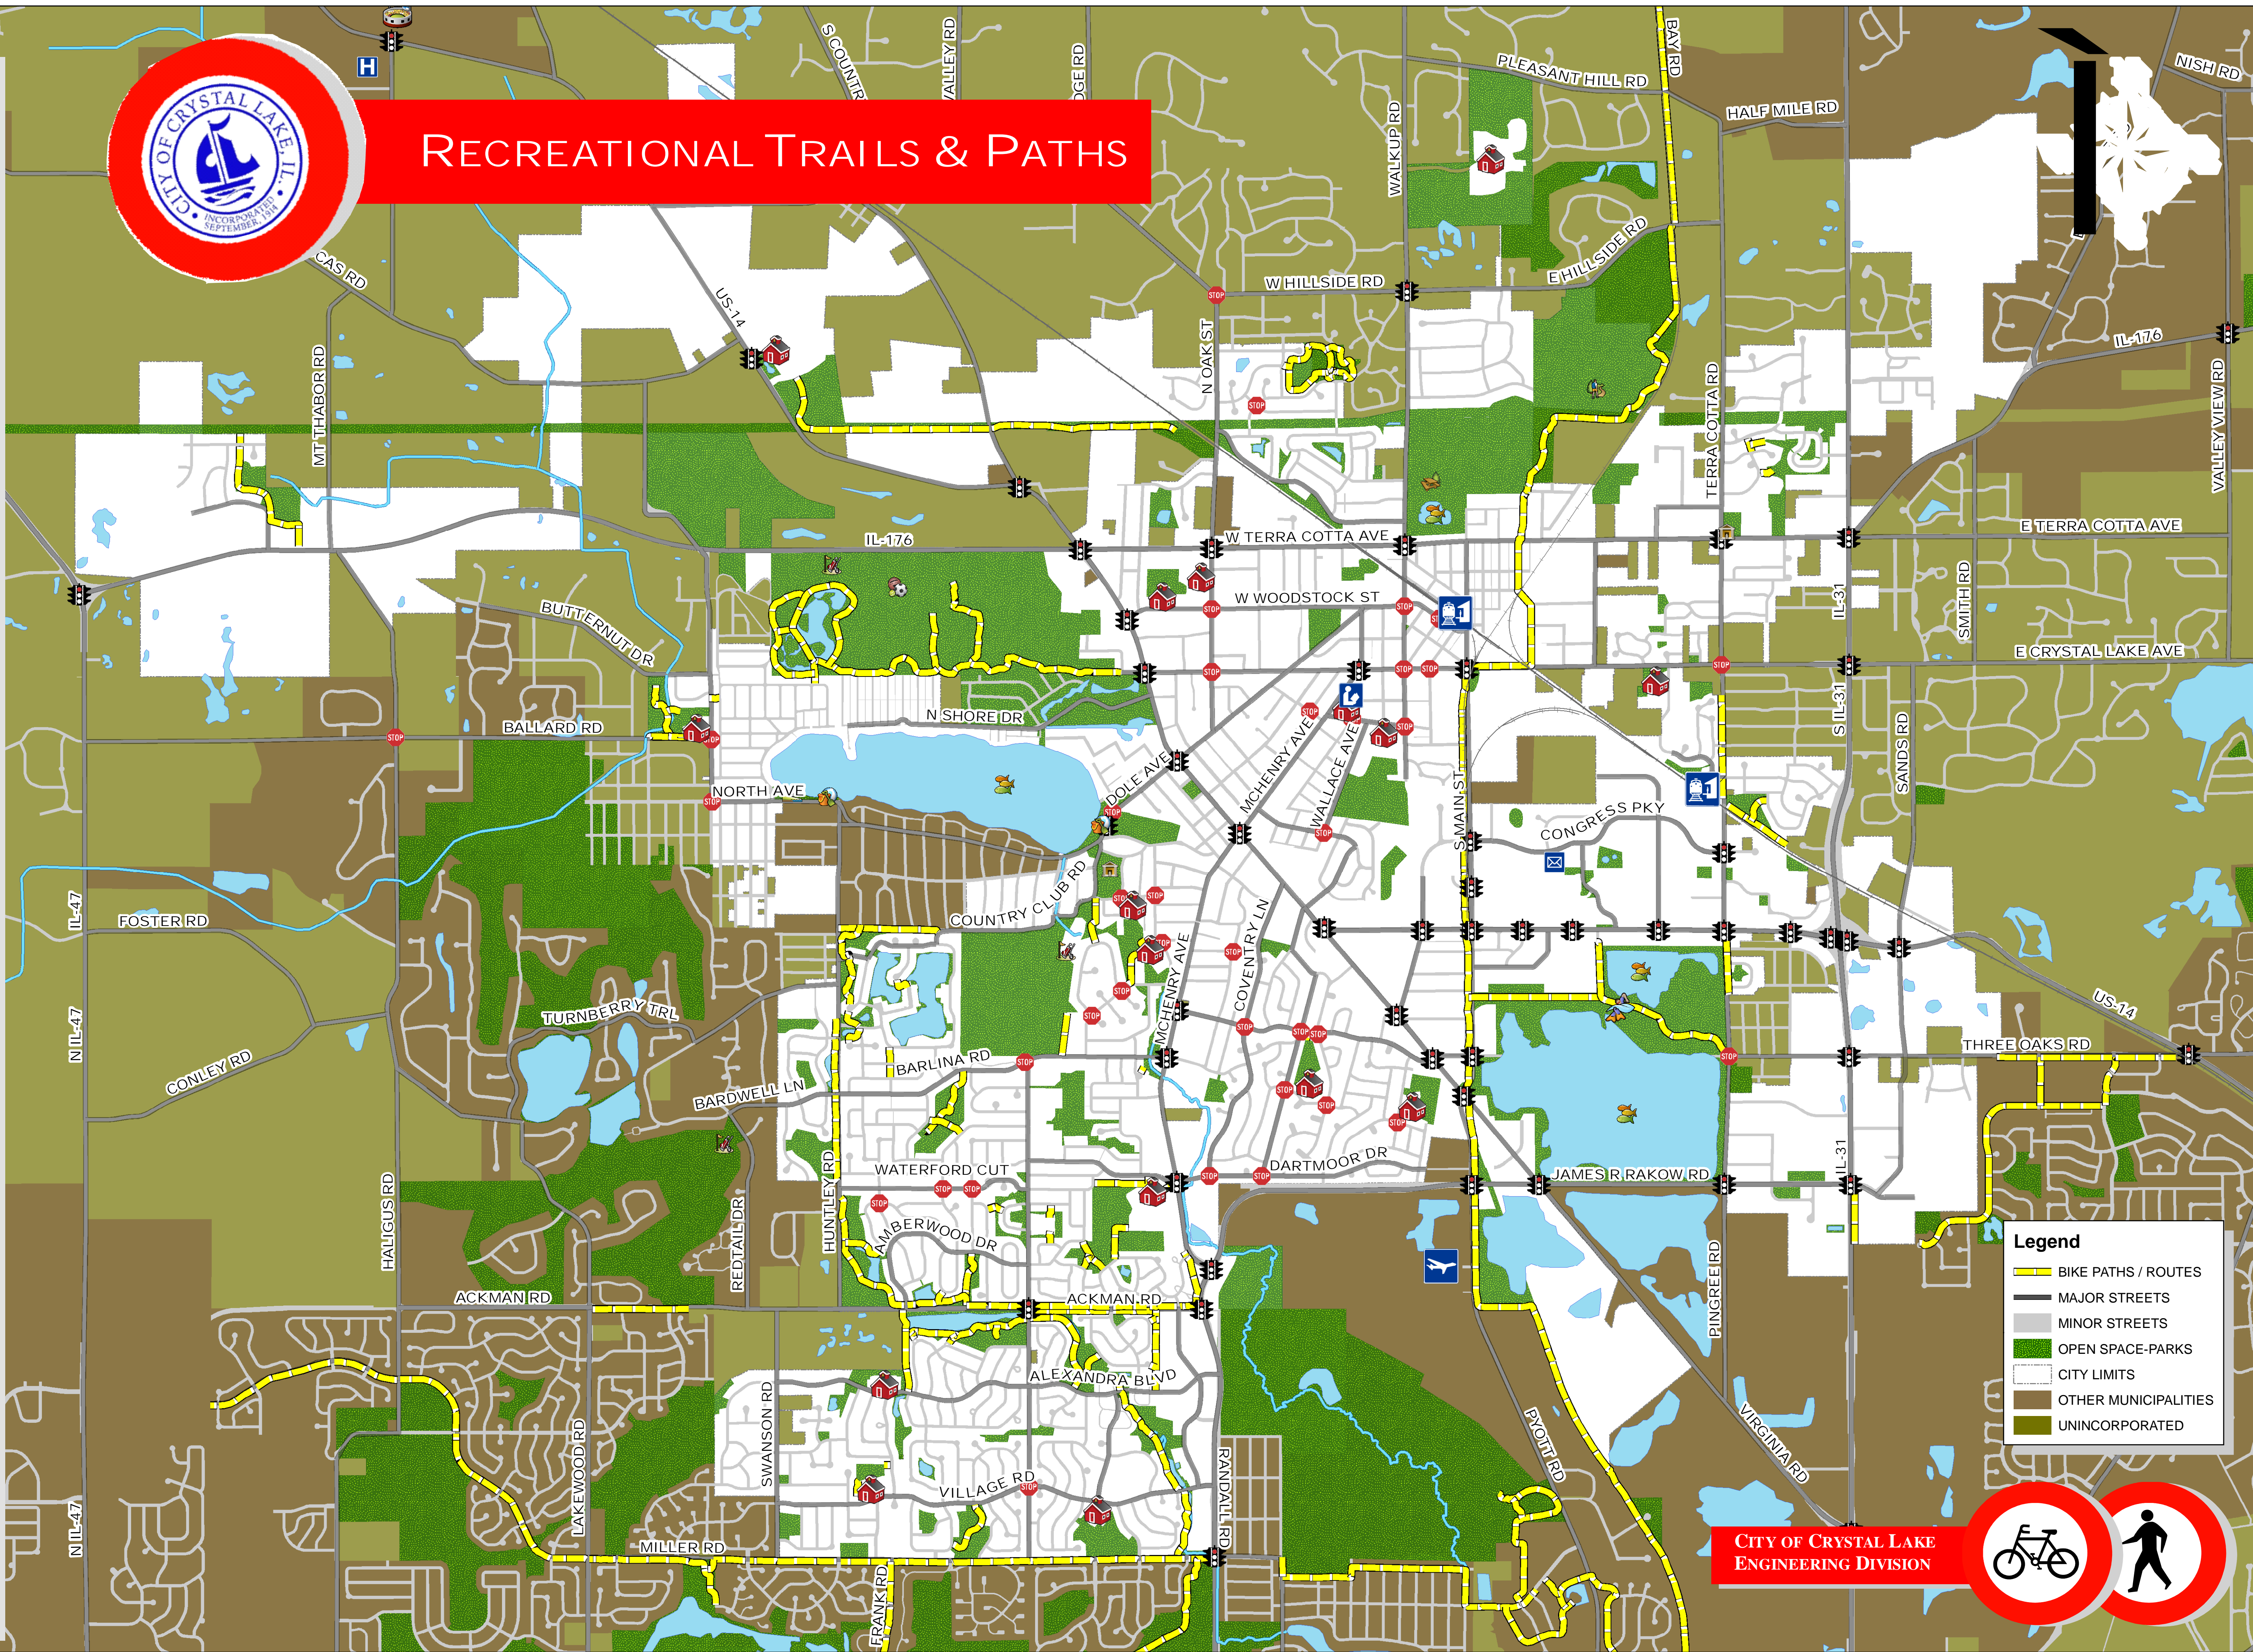

RECREATIONAL TRAILS & PATHS

Legend

- BIKE PATHS / ROUTES
- MAJOR STREETS
- MINOR STREETS
- OPEN SPACE-PARKS
- CITY LIMITS
- OTHER MUNICIPALITIES
- UNINCORPORATED

CITY OF CRYSTAL LAKE
ENGINEERING DIVISION